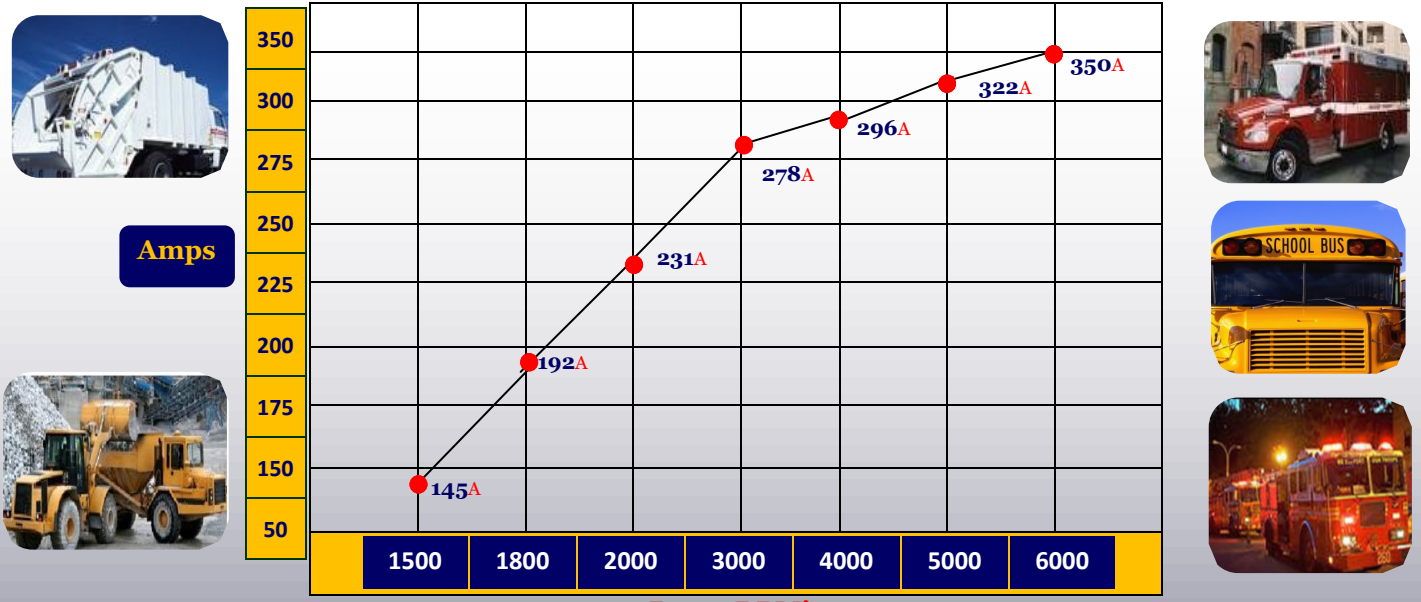

Brushless

Internally Regulated—Self Excite

J-180

Alternator Output

Rotor RPM's

Alternators are tested at **14.42 Volts**

Warranty: From Date of OEM Install: 2 Years or 200,000 Miles

From Date of Aftermarket Install: 1 year or 100,000 Miles